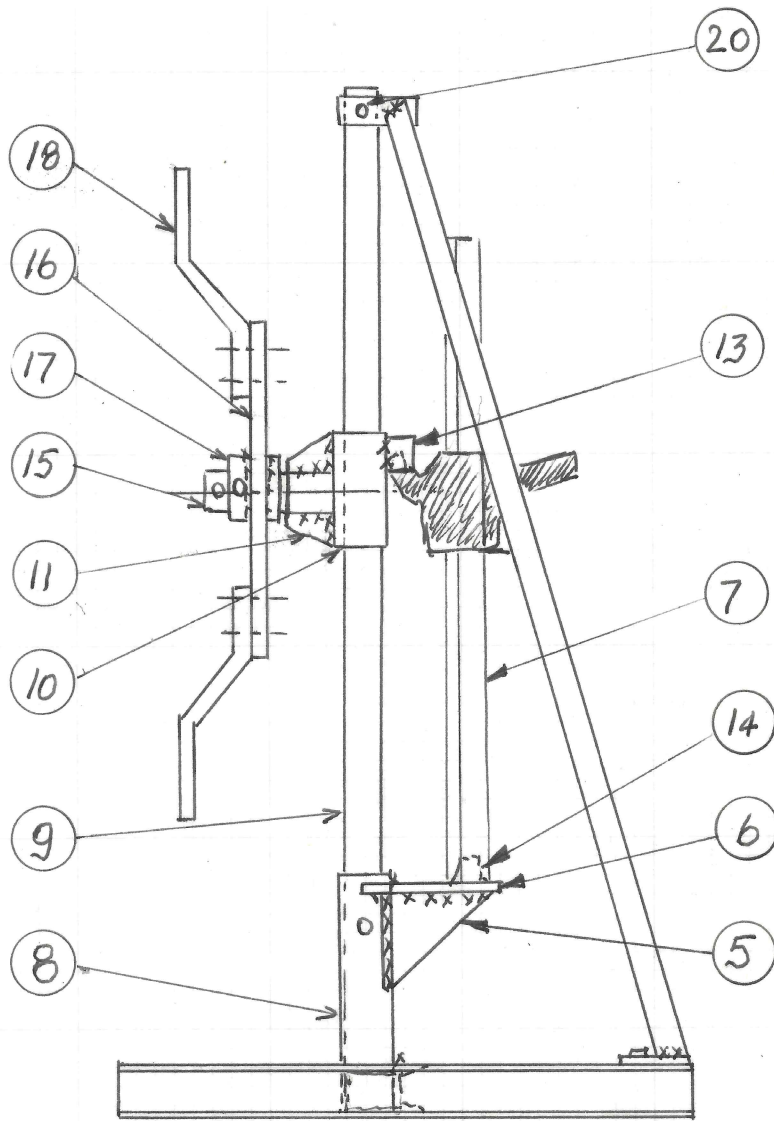

SUPPORT BRACE.

TOP VIEW

(SUPPORT ARM 90° ROTATED!)

SIDE VIEW

ROTISSEY
FOR SUNBEAM ALPINE/TIGER

SCALE 1" = 12"

4/91 R.J.J.