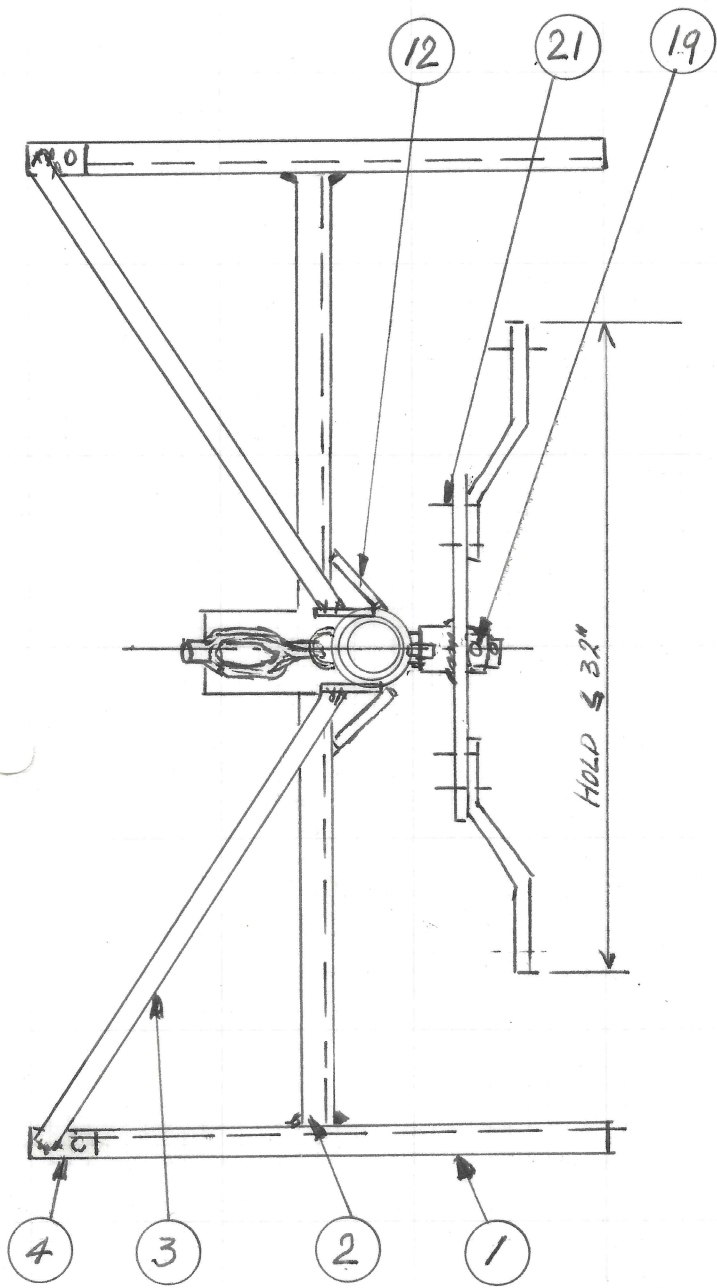

SUPPORT BRACE.

TOP VIEW

(SUPPORT ARM 90° ROTATED!)

SIDE VIEW

ROTISSEY
FOR SUNBEAM ALPINE/TIGER

SCALE 1" = 12"

4/91 R.J.J.